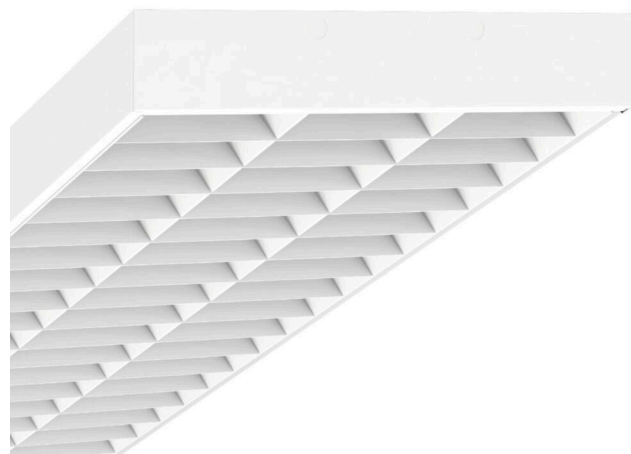

Sports hall luminaires - White louvre - direct wide distribution

Sheet steel housing Housing colour traffic white RAL 9016; Light distribution direct wide distribution by means of White louvre of sheet steel, with stable, smooth cross blades; painted white similar to RAL 9016; with V reflector, can be folded down on one side; ball impact resistant. Louvre fastening is via ball impact resistant catches that can only be opened with tools; fitted with 1x Regiolux LED unit, neutral white light colour (840) with very good colour consistency and high Ra>80 colour rendering, UGR (4H/8H) 19.5. Electrical connection via 5-pole connection terminal with plug-in contacts.; With changeover converter for emergency lighting operation on request. LED units can be individually dimmed or as a group The accessories for mounting rail or suspended mounting installation must be ordered separately.

DEEP-LINK

<https://www.regiolux.de/en/article/68130036600>

Reference	LED 14600lm 840
ηLB	100 %
Φ ↓/↑	100 % / 0 %
UGR lat./long.	19.2 / 19.5

MECHANICS

Housing colour	traffic white RAL 9016
Dimensions (LxWxH/DxH)	1548mm x 484mm x 90mm
Weight (net)	19.548kg
Cable entry KE (X/Y)	0mm/70mm
Type of installation	Ceiling-mounted single installation, Ceiling-mounted trunking installation, Pendant individual mounting, Pendant light strip mounting, Pendulum mounting rail assembly on chain
Rotating mounting bracket	15° max. longitudinal axis / surface-mounted installation; transverse axis / mounting with accessories bracket, chain 51° max. and transverse axis / mounting with accessories on the support rail 40° max.

Dimensions

L	1548 mm	Length
B	484 mm	Width
H	90 mm	Height
A1	1300 mm	Mounting distance single mounting
A3	248 mm	Mounting distance between luminaires in a light run arrangement
A4	160 mm	Mounting distance (width)
X	0 mm	Distance cable infeed to the center of the luminaire on the X-axis
Y	70 mm	Distance cable infeed to the center of the luminaire on the Y-axis