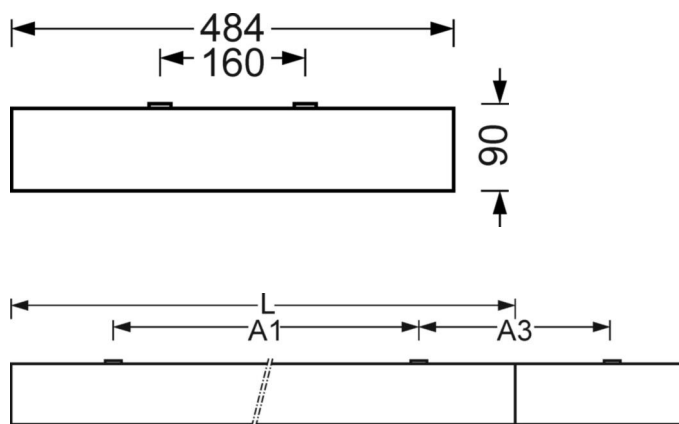

LIGHTING TECHNOLOGY

Placement	LED, Colour rendering/Light colour CRI ≥ 80 / 4000K
Colour tolerance (MacAdam)	3SDCM
Photobiological safety (Luminaire)	RG1
Nominal luminous flux	14579lm
LED service life	50000h L80/B10 (Tq 25°C)
Luminaire luminous efficiency	128lm/W
Beam angle	95°
UGR lat./long.	19.2 / 19.5

DEEP-LINK

<https://www.regiolux.de/en/article/68130036600>

Reference	LED 14600lm 840
ηLB	100 %
Φ ↓/↑	100 % / 0 %
UGR lat./long.	19.2 / 19.5

MECHANICS

Housing colour	traffic white RAL 9016
Dimensions (LxWxH/DxH)	1548mm x 484mm x 90mm
Weight (net)	19.548kg
Cable entry KE (X/Y)	0mm/70mm
Type of installation	Ceiling-mounted single installation, Ceiling-mounted trunking installation, Pendant individual mounting, Pendant light strip mounting, Pendulum mounting rail assembly on chain
Rotating mounting bracket	15° max. longitudinal axis / surface-mounted installation; transverse axis / mounting with accessories bracket, chain 51° max. and transverse axis / mounting with accessories on the support rail 40° max.

Dimensions

L	1548 mm	Length
B	484 mm	Width
H	90 mm	Height
A1	1300 mm	Mounting distance single mounting
A3	248 mm	Mounting distance between luminaires in a light run arrangement
A4	160 mm	Mounting distance (width)
X	0 mm	Distance cable infeed to the center of the luminaire on the X-axis
Y	70 mm	Distance cable infeed to the center of the luminaire on the Y-axis