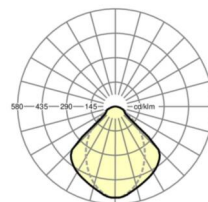

LIGHTING TECHNOLOGY

Placement	LED, Colour rendering/Light colour CRI ≥ 80 / 4000K
Colour tolerance (MacAdam)	3SDCM
Photobiological safety (Luminaire)	RG1
Nominal luminous flux	14579lm
LED service life	50000h L80/B10 (Tq 25°C)
Luminaire luminous efficiency	128lm/W
Beam angle	95°
UGR lat./long.	19.2 / 19.5

DEEP-LINK

<https://www.regiolux.de/en/article/68130036600>

Reference	LED 14600lm 840
ηLB	100 %
Φ ↓/↑	100 % / 0 %
UGR lat./long.	19.2 / 19.5

MECHANICS

Housing colour	traffic white RAL 9016
Dimensions (LxWxH/DxH)	1548mm x 484mm x 90mm
Weight (net)	19.548kg
Cable entry KE (X/Y)	0mm/70mm
Type of installation	Ceiling-mounted single installation, Ceiling-mounted trunking installation, Pendant individual mounting, Pendant light strip mounting, Pendulum mounting rail assembly on chain
Rotating mounting bracket	15° max. longitudinal axis / surface-mounted installation; transverse axis / mounting with accessories bracket, chain 51° max. and transverse axis / mounting with accessories on the support rail 40° max.

Dimensions

L	1548 mm	Length
B	484 mm	Width
H	90 mm	Height
A1	1300 mm	Mounting distance single mounting
A3	248 mm	Mounting distance between luminaires in a light run arrangement
A4	160 mm	Mounting distance (width)
X	0 mm	Distance cable infeed to the center of the luminaire on the X-axis
Y	70 mm	Distance cable infeed to the center of the luminaire on the Y-axis